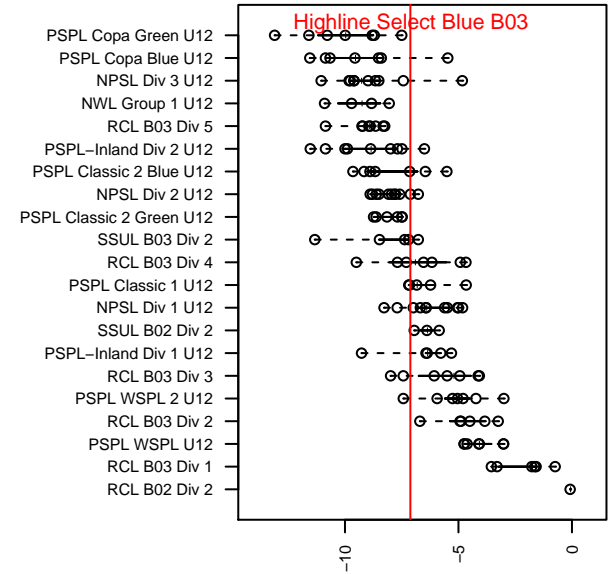

Venues played:
 2015 Seattle United Cup BU12 Silver
 2015 REDAPT Cup Silver U12
 2015 NPSL Division 2 U12
 2015 Founders Cup B03
 2015 Spr NPSL Division 2 U12

Highline Select Blue B03
 Dots are actual minus expected GF (blue circles) and GA (red triangles).
 Blue line is smoothed change in attack strength. Red is smoothed change in defense strength.

**attack and defense variance (black dot)
relative to other teams
and top 10 in region**

**attack and defense rating
relative to others at age
and all opponents in last 13 months**

Performance relative to 13 month average