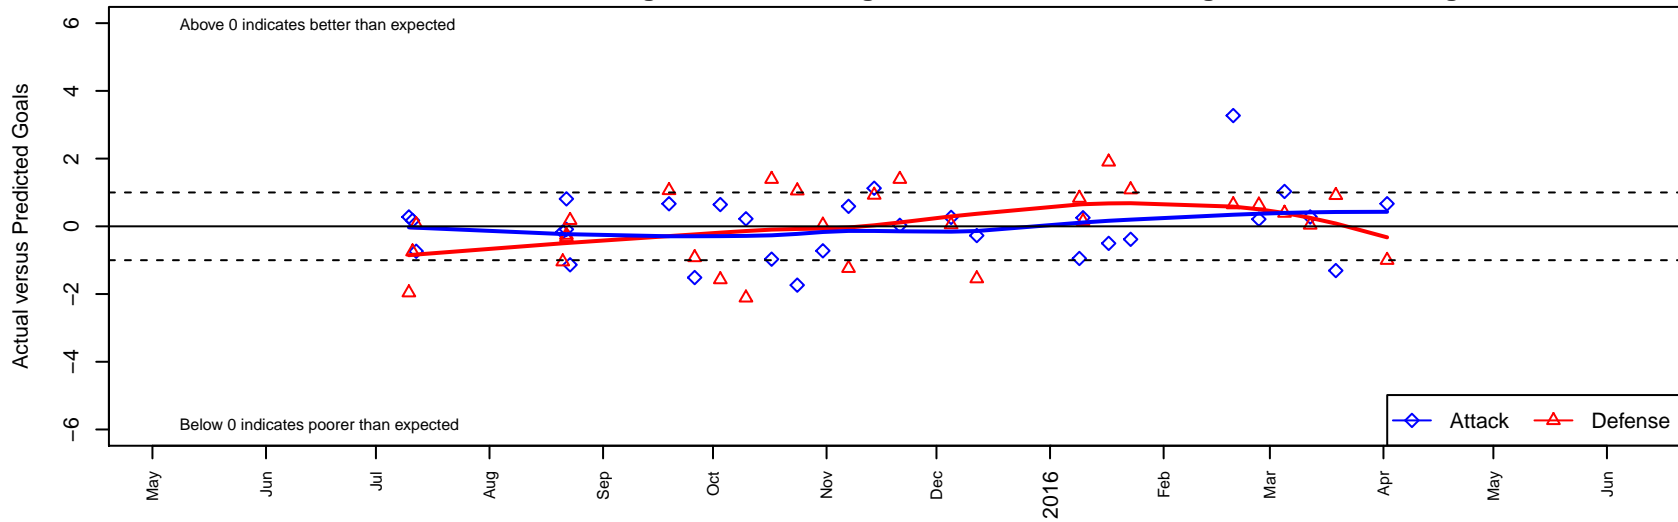

Highline Select Blue B03

Highline Premier FC
 Burien, WA
 B03 total strength=537
 attack=0.44 defense=0.37
 fall league = NPSL Div 2 U12
 spr league = Spr NPSL Div 2 U12
 notes= Unruh 2015

alt names used:
 HSA Select B03 Blue
 HIGHLINE HSA SELECT BLUE (WA)
 HSA Select B03 Blue
 HSA Select BU12 Blue-Unruh
 HSA Select B03 Blue

Venues played:
 2015 Seattle United Cup BU12 Silver
 2015 REDAPT Cup Silver U12
 2015 NPSL Division 2 U12
 2015 Founders Cup B03
 2015 Spr NPSL Division 2 U12

Highline Select Blue B03
 Dots are actual minus expected GF (blue circles) and GA (red triangles).
 Blue line is smoothed change in attack strength. Red is smoothed change in defense strength.

**attack and defense variance (black dot)
relative to other teams
and top 10 in region**

**attack and defense rating
relative to others at age
and all opponents in last 13 months**

Performance relative to 13 month average